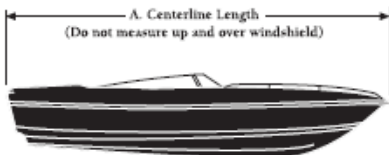

HOW TO ORDER SEMI-CUSTOM FIT TRAILERING COVERS

Follow this sequence to order the Silver Coat, Road Ready™, Road Max™, or Boaters Best™ cover best matched to your boat.

Order By Boat Description and Size

Boat Style	Approx. Center Length	Approx. Beam Width	Silver Coat Polyester Cover No.	Road Ready™ Cotton Cover No.
Walk-Through Deck Boat	20' 6"	102'	16574	17794

To fit a cover to your boat, follow these steps to find the correct length, beam, and description:

A. Measure Length — Measure in a straight, flat line from the tip of the bow to the farthest point at that you intend to cover. This measurement should be taken through the center of the boat. Do not measure upward and over windshields, seats, etc.

B. Measure Beam Width — Measure in a straight, flat line from side to side at the widest point on the hull.

C. Find Description — Find the boat drawing and text description that most closely matches your boat. On your order, include the Silver Coat, Road Ready, Road Max, or Boaters Best cover part number.