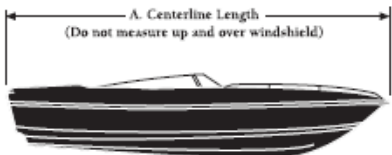

HOW TO ORDER SEMI-CUSTOM FIT TRAILERING COVERS

Follow this sequence to order the Silver Coat, Road Ready™, Road Max™, or Boaters Best™ cover best matched to your boat.

Order By Boat Description and Size

Find the right fit by matching your boat to the drawings and descriptions in "Trailer Cover Applications By Boat Type", pages 225 through 234.

Boat Style	Approx. Center Length	Approx. Beam Width	Silver Coat Polyester Cover No.	Road Ready™ Cotton Cover No.
Walk-Through Deck Boat	20' 6"	102'	16574	17794

To fit a cover to your boat, follow these steps to find the correct length, beam, and description:

A. Measure Length — Measure in a straight, flat line from the tip of the bow to the farthest point at that you intend to cover. This measurement should be taken through the center of the boat. Do not measure upward and over windshields, seats, etc.

B. Measure Beam Width — Measure in a straight, flat line from side to side at the widest point on the hull.

C. Find Description — Find the boat drawing and text description that most closely matches your boat. On your order, include the Silver Coat, Road Ready, Road Max, or Boaters Best cover part number.